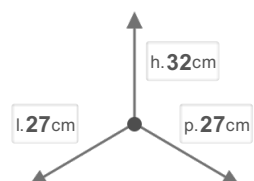

PPI607/1ALL.

Swing out for door cabinets > RING

DIMENSIONS

DESCRIPTION

RING Round Swing out Aluminium , thermoplastic dustbin with auto lid (fixing on the base side) for cabinet door. Automatic opening,

OTHER SIZES

COLOURS

Grigio Alluminio

BINS CAPACITY IN LITERS

10

CHARACTERISTICS

 NET WEIGHT
1,5

 BOX SIZE
28x28x34

 GROSS WEIGHT
1,8

PIECES PER PACKAGE
1

PIECES PER SHELF
12

AMOUNT SHELVES
6

PACKAGING

 PALLET PIECES
72

 PALLET SIZE
90x120x214

 PALLET GROSS WEIGHT
129,6

PACKING PIECES
1