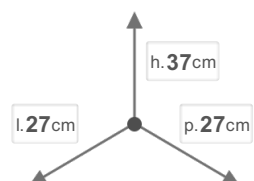

PPI607/1ALL. 12L

Swing out for door cabinets > RING

DIMENSIONS

DESCRIPTION

RING Round Swing out Aluminium , thermoplastic dustbin with auto lid (fixing on the base side) for cabinet door. Automatic opening,

OTHER SIZES

COLOURS

Grigio Alluminio

BINS CAPACITY IN LITERS

12

CHARACTERISTICS

 NET WEIGHT
1,6

 BOX SIZE
28x28x39