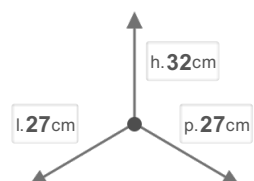

PPI607/1

Swing out for door cabinets > RING

DIMENSIONS

DESCRIPTION

RING Round Swing out Stainless steel 430 , thermoplastic dustbin with auto lid (fixing on the base side) for cabinet door. Automatic opening,

OTHER SIZES

COLOURS

Grigio Acciaio Inox

BINS CAPACITY IN LITERS

10

CHARACTERISTICS

 NET WEIGHT
2,1

 BOX SIZE
28x28x34