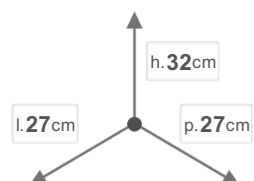

## DIMENSIONS

## PACKAGING

 PALLET PIECES  
**72**

 PALLET SIZE  
**90x120x214**

 PALLET GROSS WEIGHT  
**100,8**

PACKING PIECES  
**1**