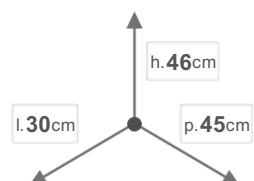

PF01 44B1

Pull out > ECOFIL

DIMENSIONS

DESCRIPTION

ECOFIL frontal extraction waste bin chrome wired (base fixed) for hinged door cabinets. With galvanised steel total extraction ball bearing runners.

OTHER SIZES

COLOURS

Filo Acciaio Plastica Grigia

BINS CAPACITY IN LITERS

24 8 8

CHARACTERISTICS

 NET WEIGHT
8

 BOX SIZE
31x46x52

 GROSS WEIGHT
8,5

PIECES PER PACKAGE
1

PIECES PER SHELF
5

AMOUNT SHELVES
4

PACKAGING

 PALLET PIECES
20

 PALLET SIZE
80x120x218

 PALLET GROSS WEIGHT
180

PACKING PIECES
1