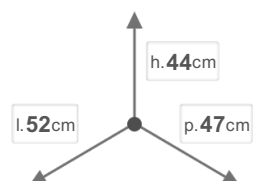

## DIMENSIONS

## CHARACTERISTICS

 NET WEIGHT  
**7**

 BOX SIZE  
**53x48x46**

 GROSS WEIGHT  
**7,5**

PIECES PER PACKAGE  
**1**

PIECES PER SHELF  
**4**

AMOUNT SHELVES  
**5**

## PACKAGING

 PALLET PIECES  
**20**

 PALLET SIZE  
**100x120x240**

 PALLET GROSS WEIGHT  
**160**

PACKING PIECES  
**1**