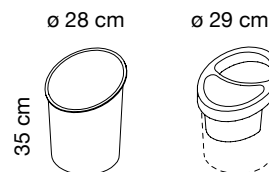

**SPECIFICATION**

Range: **HI-TECH**

Design: **Caimi Lab**

Codes: 414 (N), 414-GR, 414-BO, 414-T, 414-ECO  
415 (N), 415-GR, 415-BO, 415-T, 404 (N), 404-GR, 404-BO

Codes: **414 (N), 414-GR, 414-BO**

Dimension: height 35 cm, Ø 28 cm

Description: stackable wastepaper basket, made of black (code 414), grey (code 414-GR), or mat white (code 414-BO) polypropylene.

The upper rim is strengthened by ribbing and has a radius of 2 mm, to prevent injury due to accidental collision. The inclined rim makes the bin easier to use.

Accessories: liner holder

Codes: **414-T**

Dimension: height 35 cm, Ø 28 cm

Description: stackable wastepaper basket, made of translucent blue polypropylene.

The upper rim is strengthened by ribbing and has a radius of 2 mm, to prevent injury due to accidental collision. The inclined rim makes the bin easier to use.

Accessories: liner holder

Codes: **414-ECO**

Dimension: height 35 cm, Ø 28 cm

Description: stackable wastepaper basket, made in recycled wood fibre and polypropylene. The upper rim is strengthened by ribbing and has a radius of 2 mm, to prevent injury due to accidental collision. The inclined rim makes the bin easier to use.