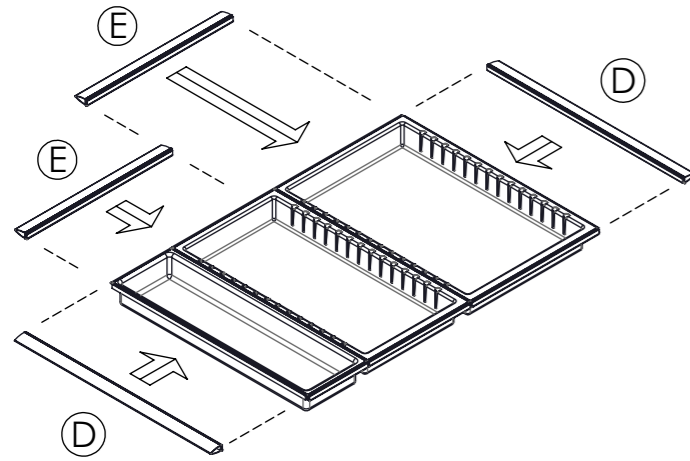

1

The number and type of components is variable for each model

3

The number and type of components is variable for each model

2

The number and type of components is variable for each model

4

The number and type of components is variable for each model