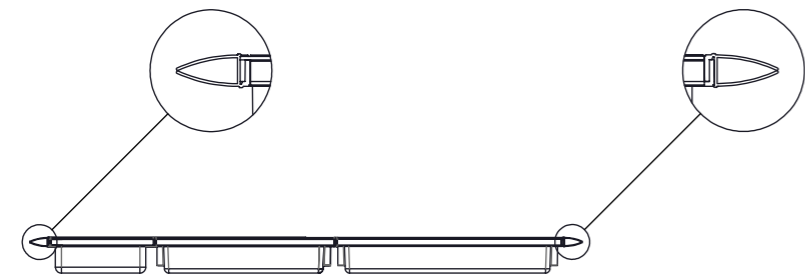

The number and type of components is variable for each model