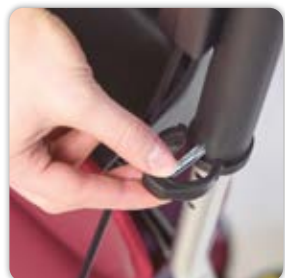

RUBY
LETT800-S2

ICE
LETT800-S3

VOLCANO
LETT800-S1

Vista 360 view

Detalles Details

Manillar regulable
Adjustable handlebar

Freno regulable y de parking
Adjustable brake and parking function

Elegante
Elegant