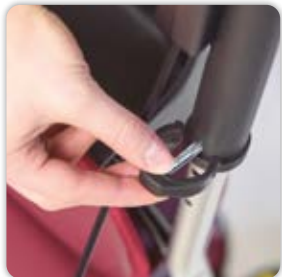

ICE
LETT800P-S3

VOLCANO
LETT800P-S1

RUBY
LETT800P-S2

Vista 360 view

Detalles Details

Manillar regulable
Adjustable handlebar

Freno regulable y de parking
Adjustable brake and parking function

Elegante
Elegant